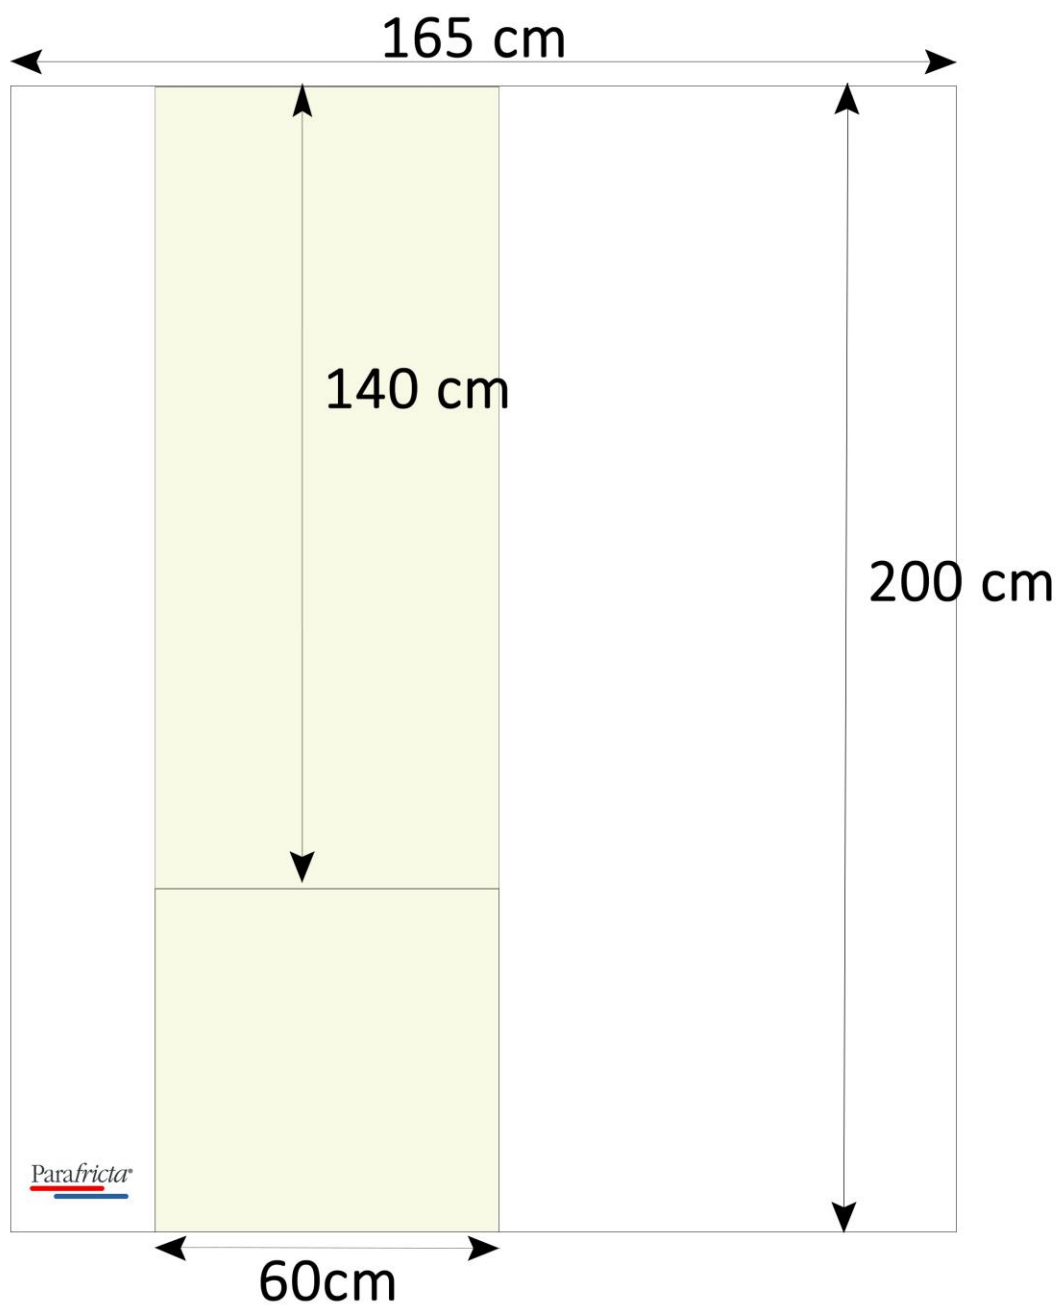

S1 Sheets - Slide Length 200cm

S2 Sheets - Slide Length 140cm

Q1 Sheets – Slide Panel Length 200cm

Q2 Sheets – Slide Panel Length 140cm

D1 Sheets – Slide Panel Length 200cm

D2 Sheets – Slide Panel Length 140cm

D3 Sheets – Slide Panel Length 200cm

D4 Sheets – Slide Panel Length 140cm

D5 Sheets – Slide Panel Length 200cm

D6 Sheets – Slide Panel Length 140cm

K1 Sheets – Slide Panel Length 200cm

K2 Sheets – Slide Panel Length 140cm

K3 Sheets – Slide Panel Length 200cm

K4 Sheets – Slide Panel Length 140cm

K5 Sheets – Slide Panel Length 200cm

K6 Sheets – Slide Panel Length 140cm