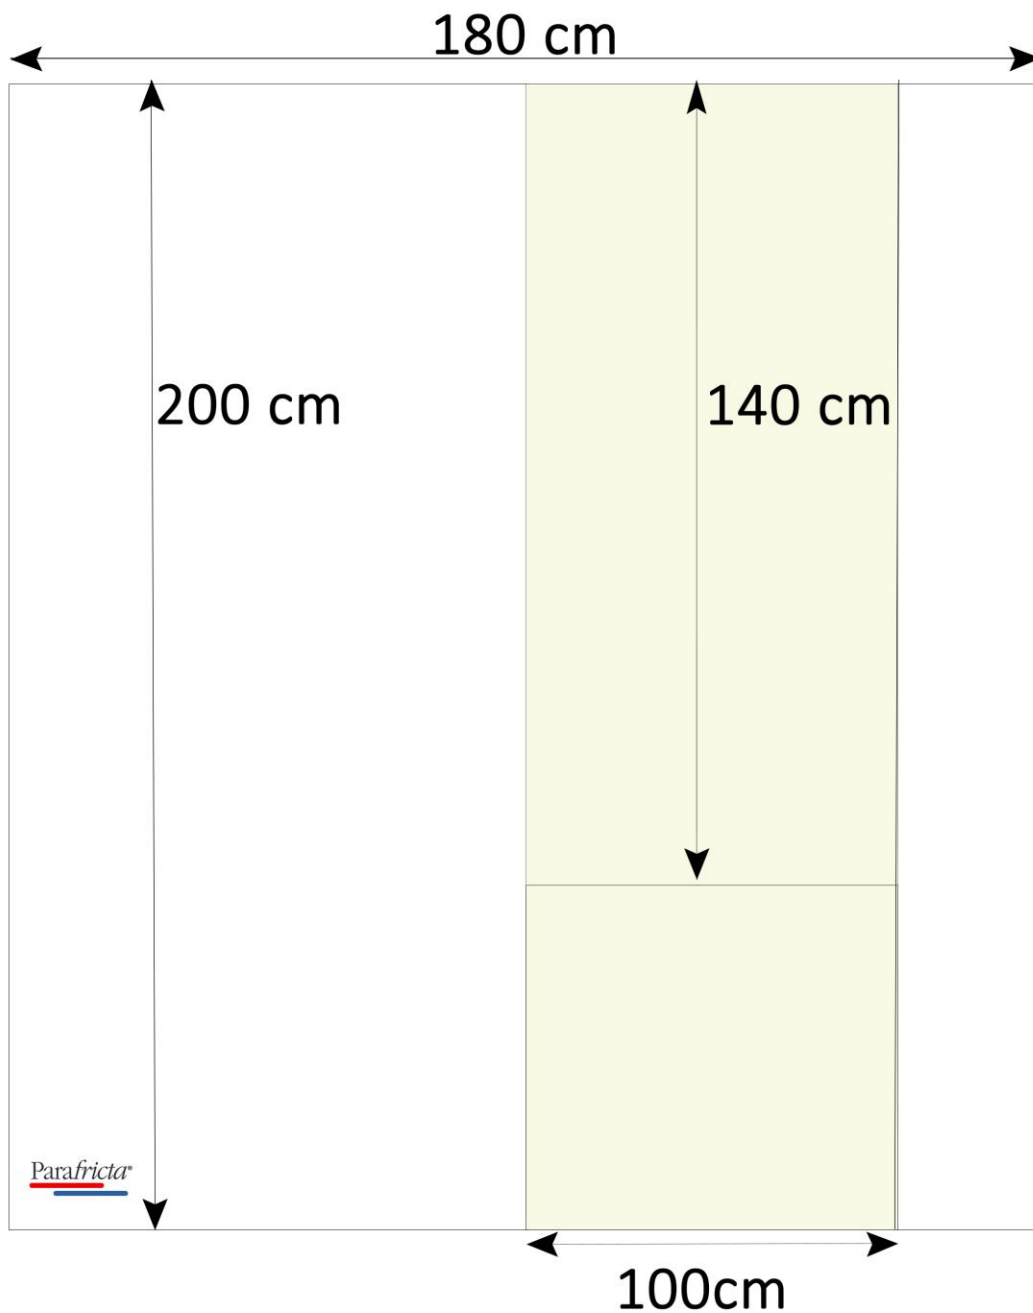

S1 Sheets - Slide Length 200cm

S2 Sheets - Slide Length 140cm

Q1 Sheets – Slide Panel Length 200cm

Q2 Sheets – Slide Panel Length 140cm

D1 Sheets – Slide Panel Length 200cm

D2 Sheets – Slide Panel Length 140cm

D3 Sheets – Slide Panel Length 200cm

D4 Sheets – Slide Panel Length 140cm

D5 Sheets – Slide Panel Length 200cm

D6 Sheets – Slide Panel Length 140cm

K1 Sheets – Slide Panel Length 200cm

K2 Sheets – Slide Panel Length 140cm

K3 Sheets – Slide Panel Length 200cm

K4 Sheets – Slide Panel Length 140cm

K5 Sheets – Slide Panel Length 200cm

K6 Sheets – Slide Panel Length 140cm