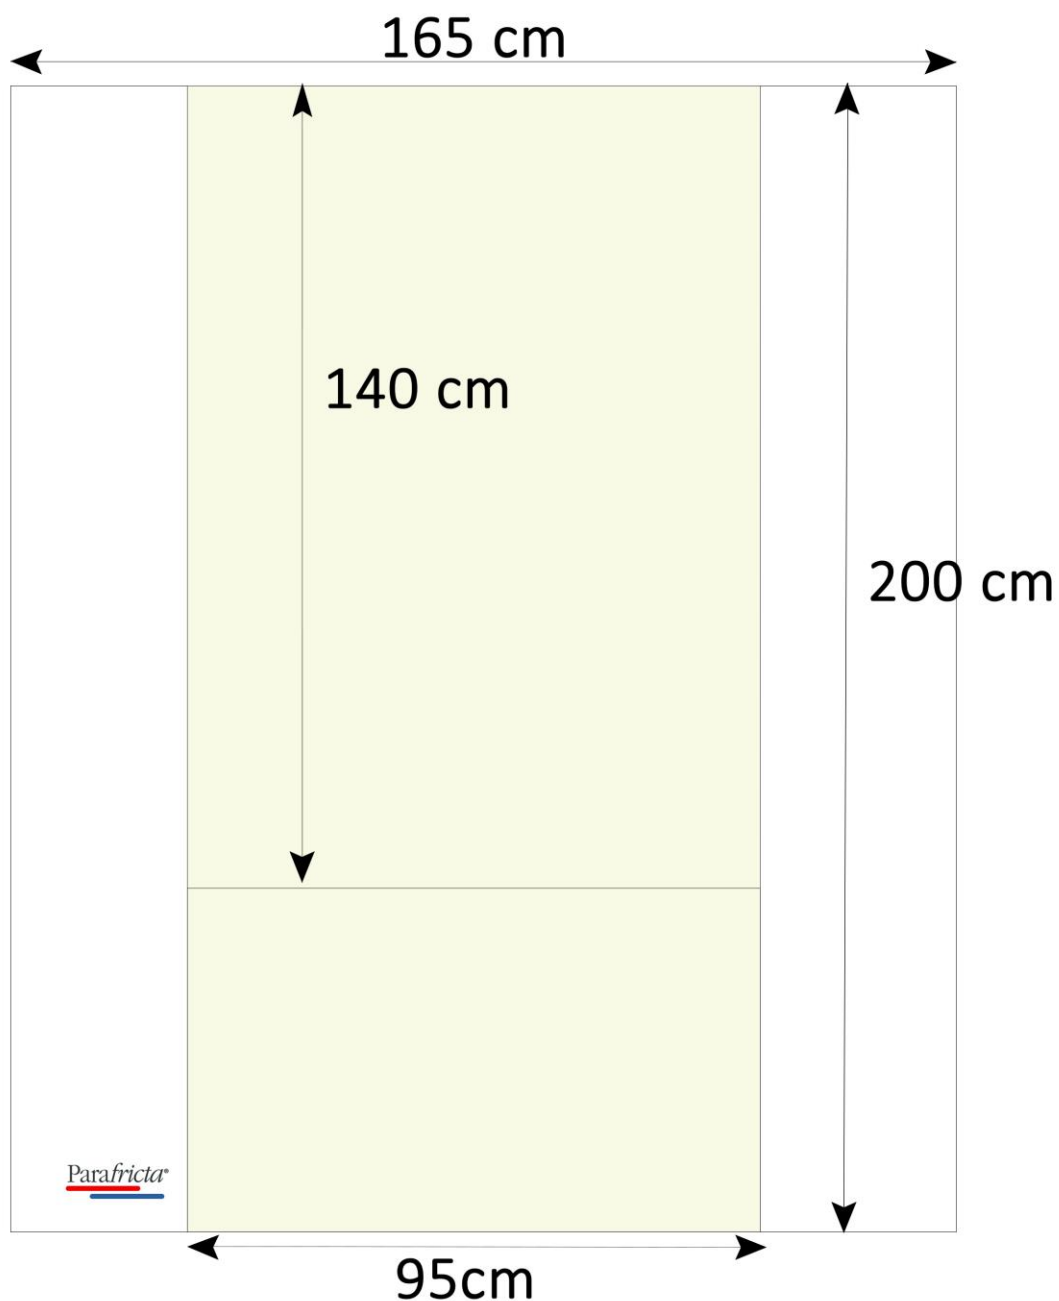

S1 Sheets - Slide Length 200cm

S2 Sheets - Slide Length 140cm

Q1 Sheets – Slide Panel Length 200cm

Q2 Sheets – Slide Panel Length 140cm

D1 Sheets – Slide Panel Length 200cm

D2 Sheets – Slide Panel Length 140cm

D3 Sheets – Slide Panel Length 200cm

D4 Sheets – Slide Panel Length 140cm

D5 Sheets – Slide Panel Length 200cm

D6 Sheets – Slide Panel Length 140cm

K1 Sheets – Slide Panel Length 200cm

K2 Sheets – Slide Panel Length 140cm

K3 Sheets – Slide Panel Length 200cm

K4 Sheets – Slide Panel Length 140cm

K5 Sheets – Slide Panel Length 200cm

K6 Sheets – Slide Panel Length 140cm