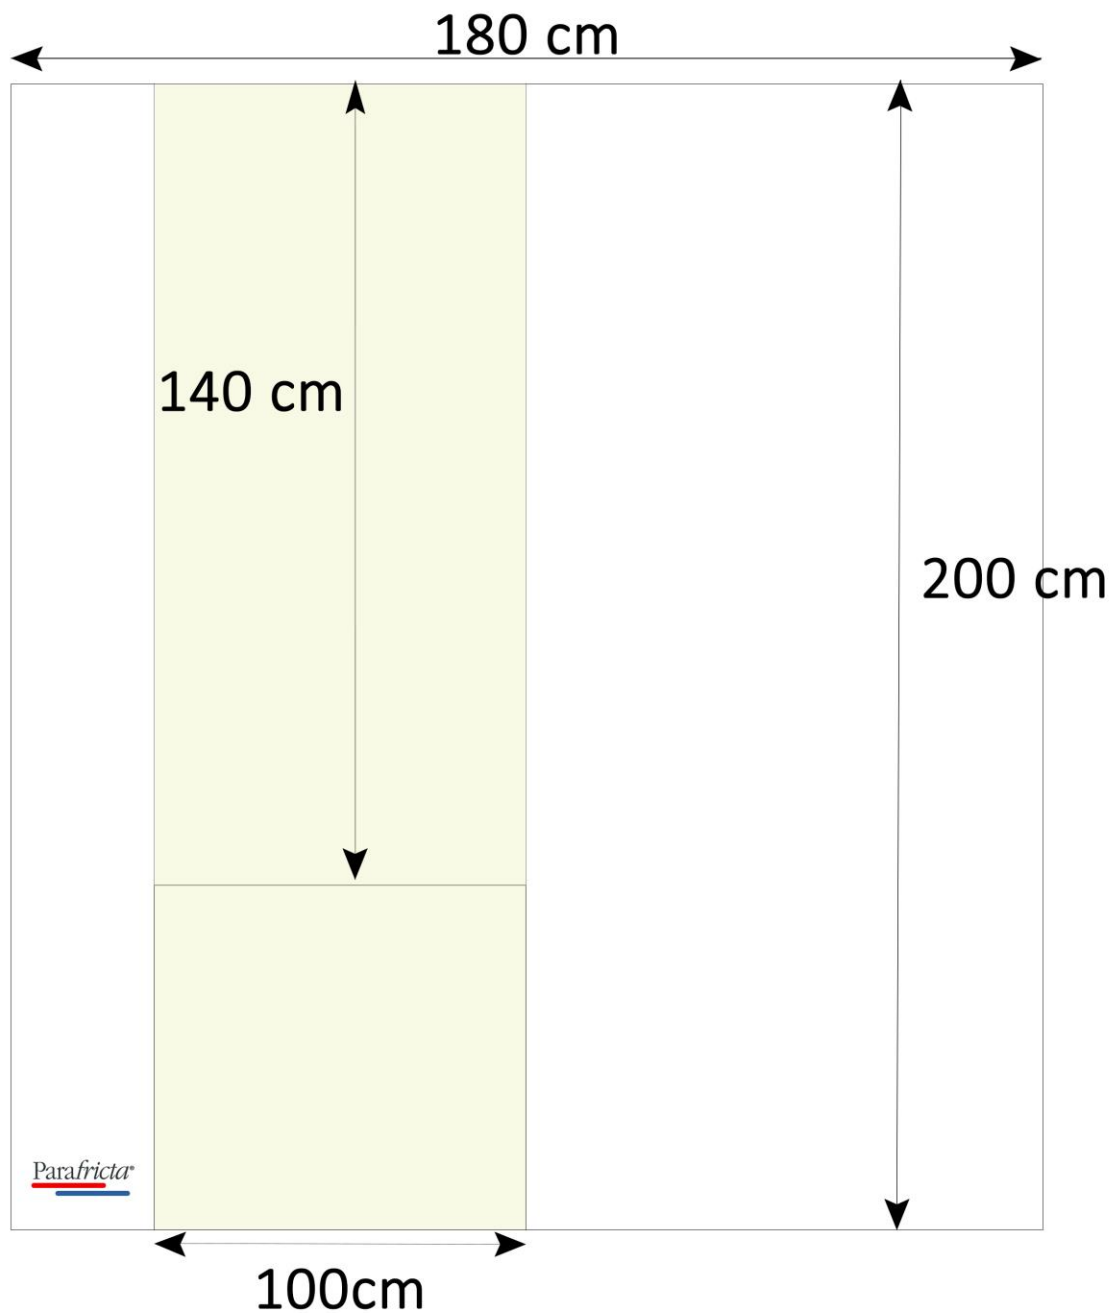

S1 Sheets - Slide Length 200cm

S2 Sheets - Slide Length 140cm

Q1 Sheets – Slide Panel Length 200cm

Q2 Sheets – Slide Panel Length 140cm

D1 Sheets – Slide Panel Length 200cm

D2 Sheets – Slide Panel Length 140cm

D3 Sheets – Slide Panel Length 200cm

D4 Sheets – Slide Panel Length 140cm

D5 Sheets – Slide Panel Length 200cm

D6 Sheets – Slide Panel Length 140cm

K1 Sheets – Slide Panel Length 200cm

K2 Sheets – Slide Panel Length 140cm

K3 Sheets – Slide Panel Length 200cm

K4 Sheets – Slide Panel Length 140cm

K5 Sheets – Slide Panel Length 200cm

K6 Sheets – Slide Panel Length 140cm