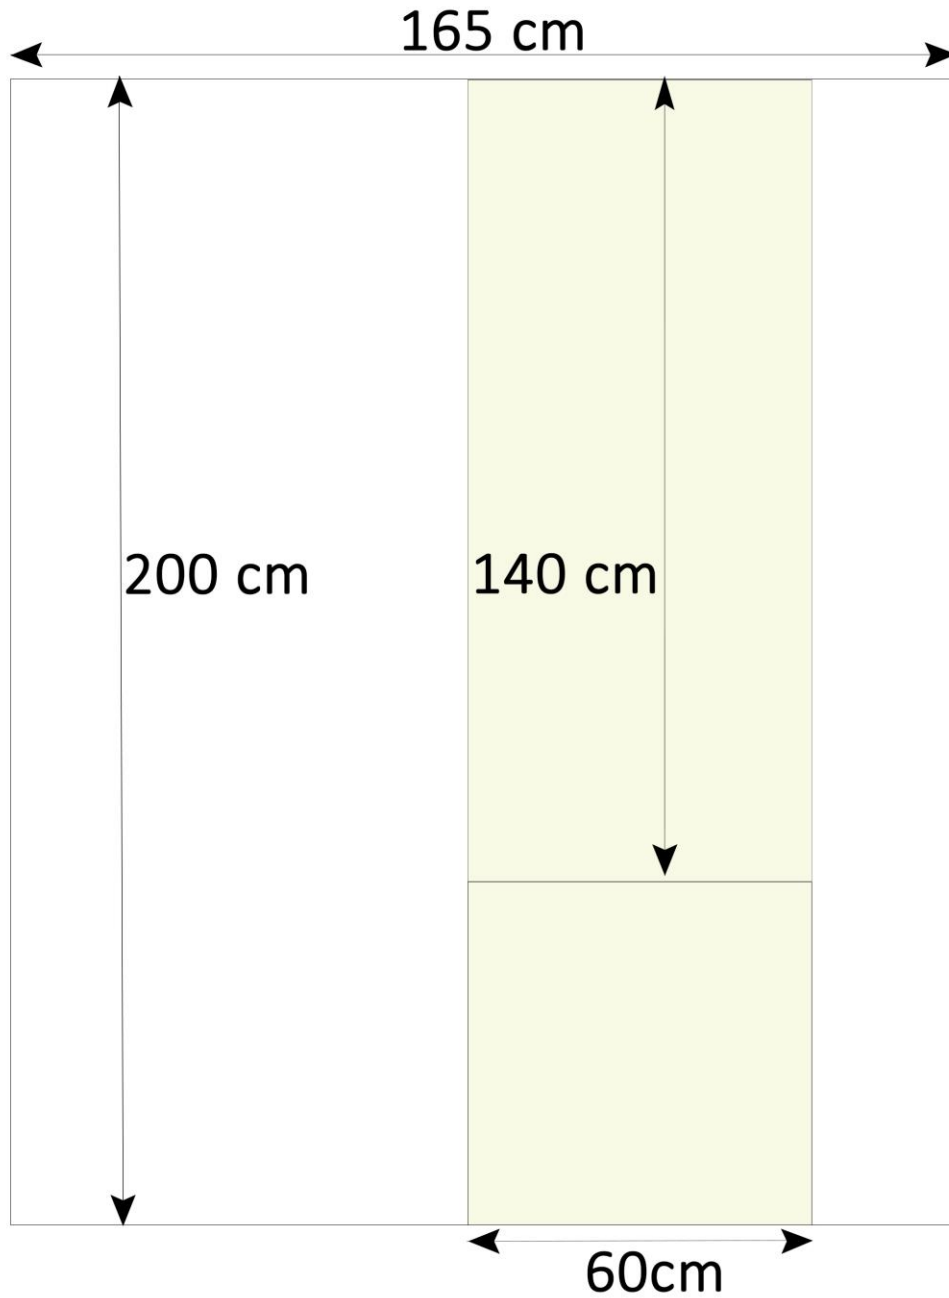

S1 Sheets - Slide Length 200cm

S2 Sheets - Slide Length 140cm

Q1 Sheets – Slide Panel Length 200cm

Q2 Sheets – Slide Panel Length 140cm

D1 Sheets – Slide Panel Length 200cm

D2 Sheets – Slide Panel Length 140cm

D3 Sheets – Slide Panel Length 200cm

D4 Sheets – Slide Panel Length 140cm

D5 Sheets – Slide Panel Length 200cm

D6 Sheets – Slide Panel Length 140cm

K1 Sheets – Slide Panel Length 200cm

K2 Sheets – Slide Panel Length 140cm

K3 Sheets – Slide Panel Length 200cm

K4 Sheets – Slide Panel Length 140cm

K5 Sheets – Slide Panel Length 200cm

K6 Sheets – Slide Panel Length 140cm