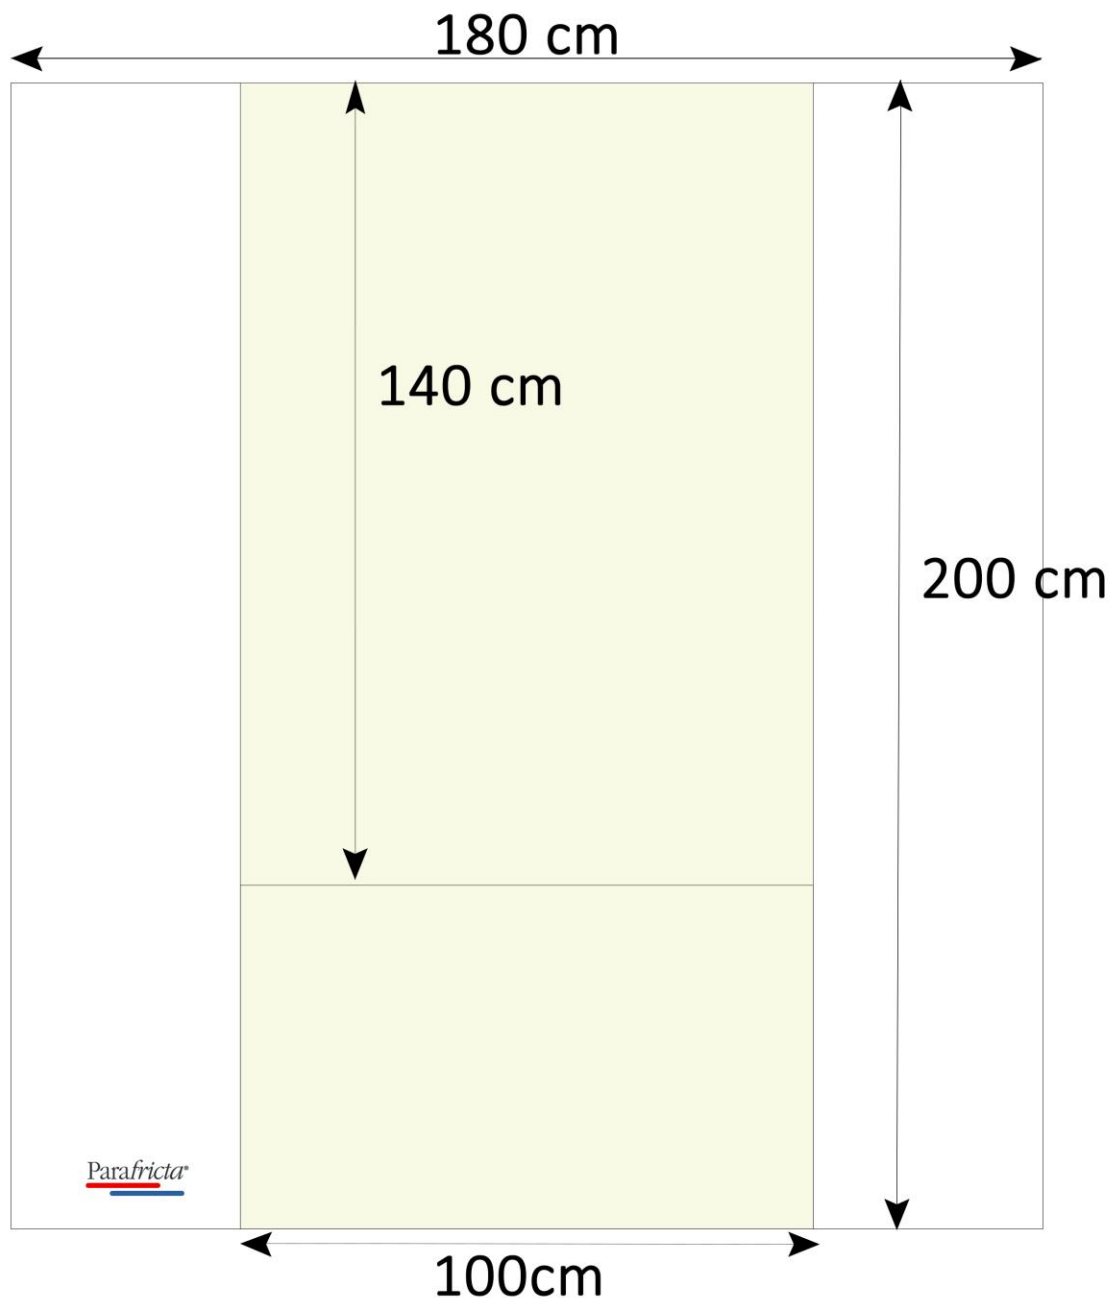

S1 Sheets - Slide Length 200cm

S2 Sheets - Slide Length 140cm

Q1 Sheets – Slide Panel Length 200cm

Q2 Sheets – Slide Panel Length 140cm

D1 Sheets – Slide Panel Length 200cm

D2 Sheets – Slide Panel Length 140cm

D3 Sheets – Slide Panel Length 200cm

D4 Sheets – Slide Panel Length 140cm

D5 Sheets – Slide Panel Length 200cm

D6 Sheets – Slide Panel Length 140cm

K1 Sheets – Slide Panel Length 200cm

K2 Sheets – Slide Panel Length 140cm

K3 Sheets – Slide Panel Length 200cm

K4 Sheets – Slide Panel Length 140cm

K5 Sheets – Slide Panel Length 200cm

K6 Sheets – Slide Panel Length 140cm