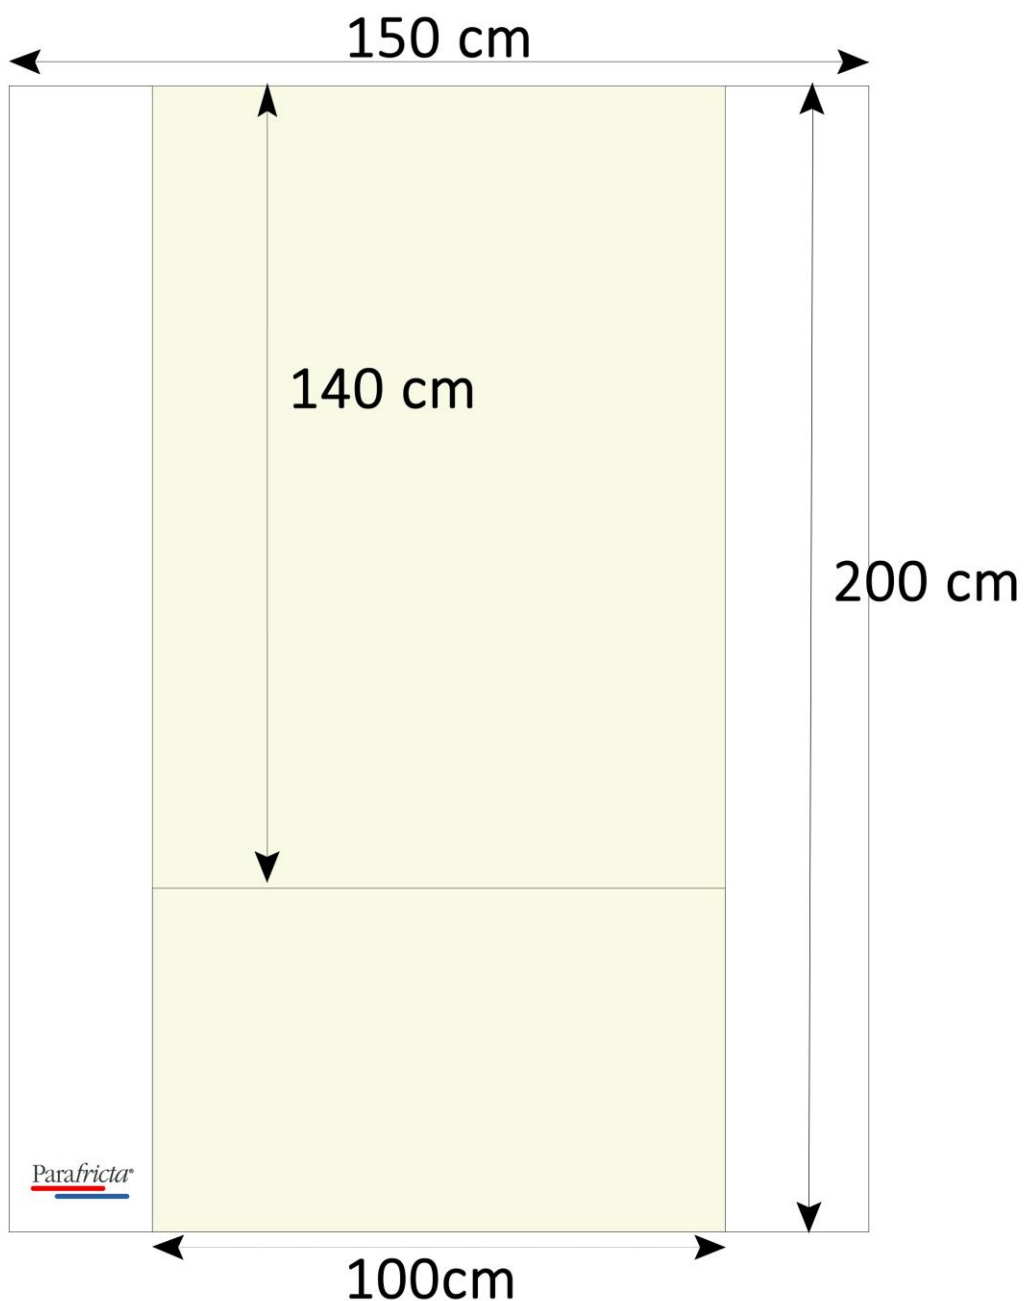

S1 Sheets - Slide Length 200cm

S2 Sheets - Slide Length 140cm

Q1 Sheets – Slide Panel Length 200cm

Q2 Sheets – Slide Panel Length 140cm

D1 Sheets – Slide Panel Length 200cm

D2 Sheets – Slide Panel Length 140cm

D3 Sheets – Slide Panel Length 200cm

D4 Sheets – Slide Panel Length 140cm

D5 Sheets – Slide Panel Length 200cm

D6 Sheets – Slide Panel Length 140cm

K1 Sheets – Slide Panel Length 200cm

K2 Sheets – Slide Panel Length 140cm

K3 Sheets – Slide Panel Length 200cm

K4 Sheets – Slide Panel Length 140cm

K5 Sheets – Slide Panel Length 200cm

K6 Sheets – Slide Panel Length 140cm